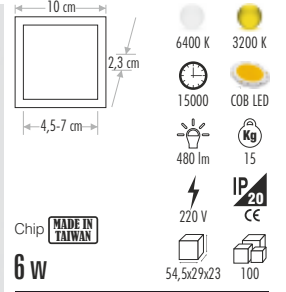

CT-5655 PLUS LED PANEL ARMATÜR 30,00 ₺