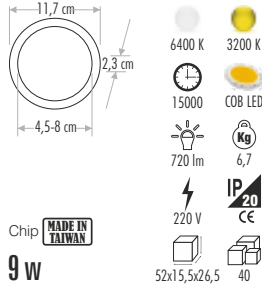

CT-5656 PLUS LED PANEL ARMATÜR 38,00 ₺

CT-5646 PLUS LED PANEL ARMATÜR 32,00 ₺