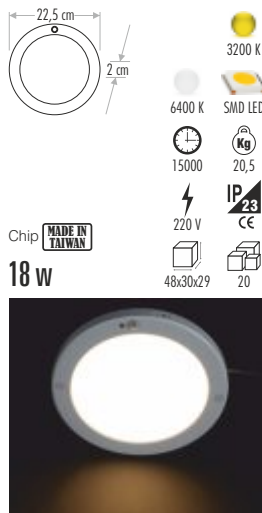

CT-5135 3" PANEL LED ARMATÜR 28,00 ₺

CT-5136 4" PANEL LED ARMATÜR 32,00 ₺

CT-5137 5" PANEL LED ARMATÜR 37,00 ₺

CT-5138 6" PANEL LED ARMATÜR 50,00 ₺

CT-5139 8" PANEL LED ARMATÜR 60,00 ₺

CT-9247 8" PANEL SENSÖRLÜ SIVA ÜSTÜ 140,00 ₺
(GECE GÜNDÜZ AYARLI)