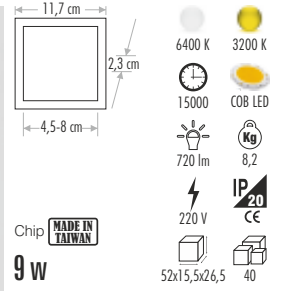

CT-5656 PLUS LED PANEL ARMATÜR 38,00 ₺