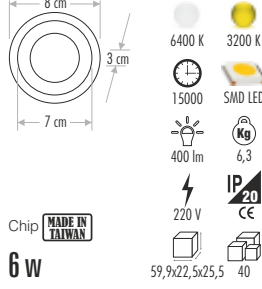

CAMLI LED PANELLER

CT-5181 2" CAMLI PANEL 32,00 ₺