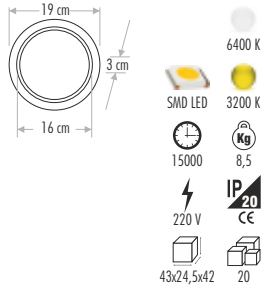

CT-5263 4" PANEL

40,00 ₺

Chip **MADE IN JAPAN** **Aluminum PCB**
10 w

CT-5196 5" PANEL

50,00 ₺

Chip **MADE IN JAPAN** **Aluminum PCB**
15 w

CT-5290 6" PANEL

60,00 ₺