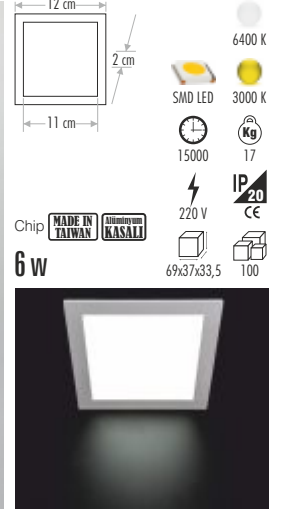

CT-5137 5" PANEL LED ARMATÜR 37,00 ₺

CT-5135 3" PANEL LED ARMATÜR 28,00 ₺