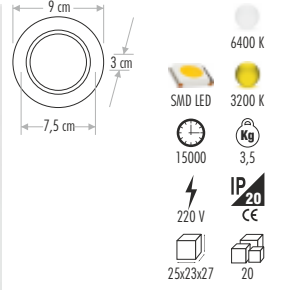

GOLD SERİSİ SLİM LED PANELLER 2 YIL GARANTİ

CT-5298 2" PANEL

28,00 ₺

Chip **MADE IN JAPAN** **Aluminum PCB**
4 w

33,00 ₺

Chip **MADE IN JAPAN** **Aluminum PCB**
5 w

CT-5263 4" PANEL

40,00 ₺

Chip **MADE IN JAPAN** **Aluminum PCB**
10 w

50,00 ₺

Chip **MADE IN JAPAN** **Aluminum PCB**
15 w

CT-5290 6" PANEL

60,00 ₺

Chip **MADE IN JAPAN** **Aluminum PCB**
20 w

80,00 ₺

Chip **MADE IN JAPAN** **Aluminum PCB**
25 w