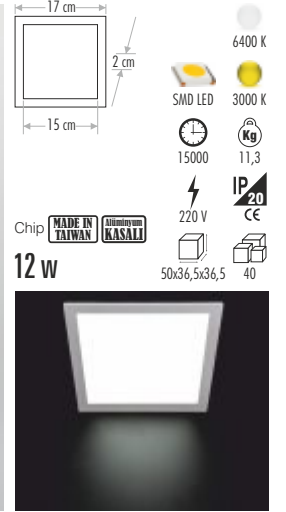

CT-5139 8" PANEL LED ARMATÜR 60,00 ₺

CT-5137 5" PANEL LED ARMATÜR 37,00 ₺