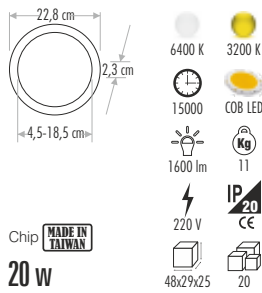

CT-5648 PLUS LED PANEL ARMATÜR 60,00 ₺