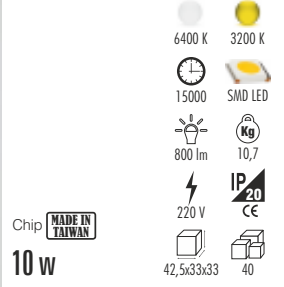

GECE MODUNDA MAVİ YANAR

CT-5121 4" OKYANUS 55,00 ₺

GECE MODUNDA MAVİ YANAR

CT-5157 YARIM AY LEDLİ APLİK SIVA ÜSTÜ 105,00 ₺