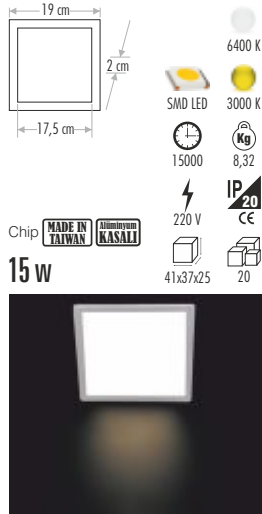

CT-5139 8" PANEL LED ARMATÜR 60,00 ₺

CT-5138 6" PANEL LED ARMATÜR 50,00 ₺