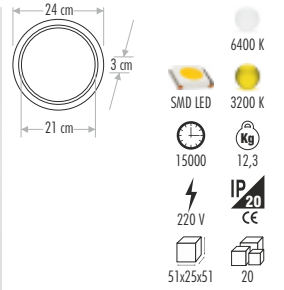

GOLD SERİSİ SLİM LED PANELLER 2 YIL GARANTİ

CT-5298 2" PANEL

28,00 ₺

Chip **MADE IN JAPAN** **Aluminum PCB**
4 w

33,00 ₺

Chip **MADE IN JAPAN** **Aluminum PCB**
5 w

CT-5263 4" PANEL

40,00 ₺

Chip **MADE IN JAPAN** **Aluminum PCB**
10 w

50,00 ₺

Chip **MADE IN JAPAN** **Aluminum PCB**
15 w

CT-5290 6" PANEL

60,00 ₺

Chip **MADE IN JAPAN** **Aluminum PCB**
20 w

80,00 ₺

Chip **MADE IN JAPAN** **Aluminum PCB**
25 w