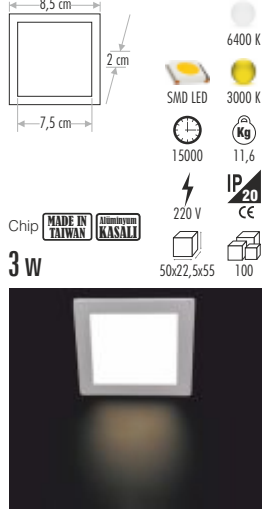

Yeni

CT-5236 8" PANEL 50,00 ₺

26 cm
3,5 cm
20 cm

Chip **MADE IN TAIWAN**

24 w

6400 K
3200 K
SMD LED
15000
1600 lm
220 V
22x59,5x52
20,5
Kg
IP20
CE

SLIM LED PANEL ARMATÜRLER (%100 ALÜMİNYUM)

CT-5134 2" PANEL LED ARMATÜR 20,00 ₺