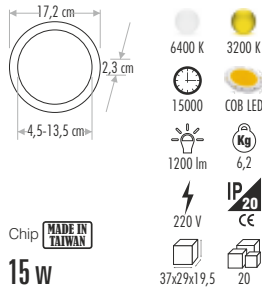

CT-5657 PLUS LED PANEL ARMATÜR 55,00 ₺