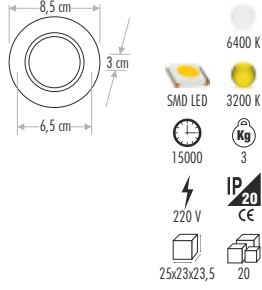

CT-5295 3" PANEL

GOLD SERİSİ SLİM LED PANELLER 2 YIL GARANTİ

CT-5298 2" PANEL

28,00 ₺