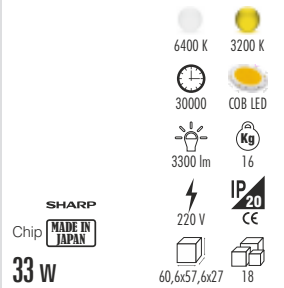

GECE MODUNDA AMBER YANAR

CT-5352 5" CLASS LED ARMATÜR YÜKSEK TAVAN

250,00 ₺