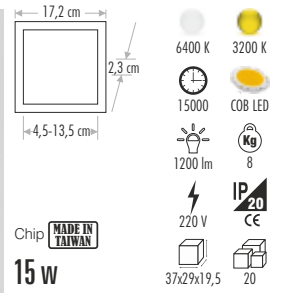

CT-5657 PLUS LED PANEL ARMATÜR 55,00 ₺