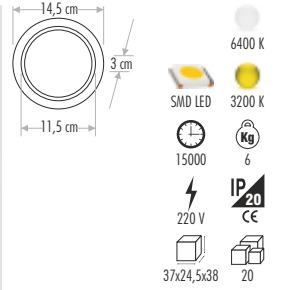

CT-5263 4" PANEL

40,00 ₺

Chip **MADE IN JAPAN** **Aluminum PCB**
10 w

CT-5196 5" PANEL

50,00 ₺

Chip **MADE IN JAPAN** **Aluminum PCB**
15 w

CT-5290 6" PANEL

60,00 ₺